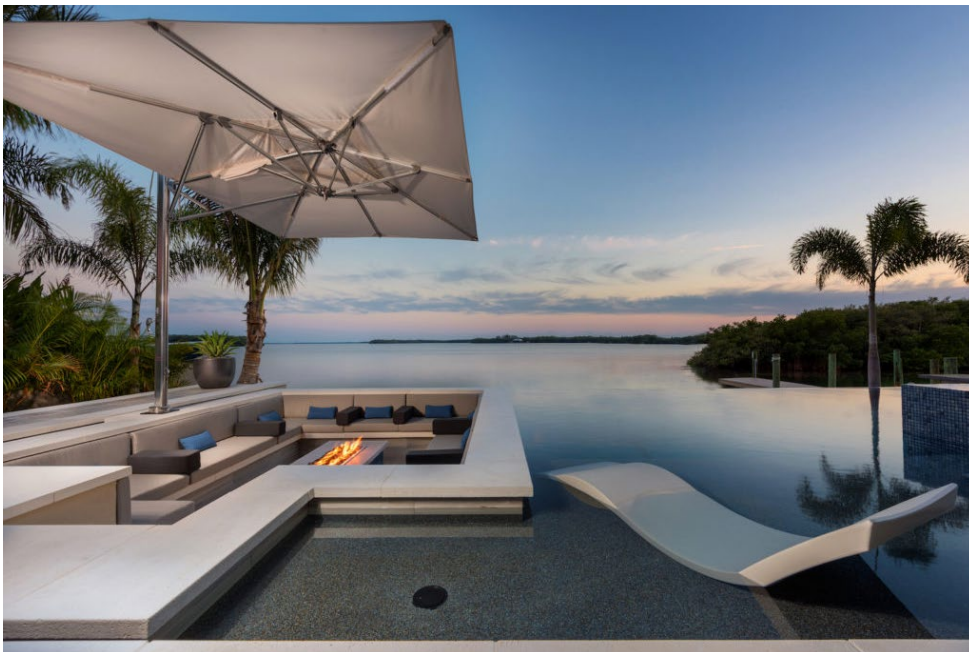

Home Style: Contemporary

Square Footage: 4,000 sq. ft. of outdoor living area

Builder: [Ryan Hughes Design Build](#)

Designer: Ryan Hughes

The view from this luxury outdoor retreat. Photo credit: [Jimi Smith Photography](#)

Tell us about this project.

With a majestic view of the skyway connecting the island it calls home to the city of St. Petersburg, this outdoor retreat offers sophisticated simplicity by day and modern drama by night. Entitled “Skyway,” the [award-winning](#) exterior design project packs generous amenities and experiences into an economy of waterfront space.

The cozy and secluded dining patio. Photo credit: [Jimi Smith Photography](#)

What were your design inspirations for the outdoor space?

We wanted to create an outdoor retreat accomplished in a limited amount of space but offering extensive elegance and wow.

The sunken fire pit with a waterfront view. Photo credit: [Jimi Smith Photography](#)

What makes this outdoor space special compared to other projects you've worked on?

The ability to offer multiple outdoor living experiences within a limited amount of space made this project very special. There's a contemporary spa and pool, a sunken fire lounge, a waterfront dining patio, a swim-up bar, and an infinity pool — and each feature was accomplished with superior craftsmanship.