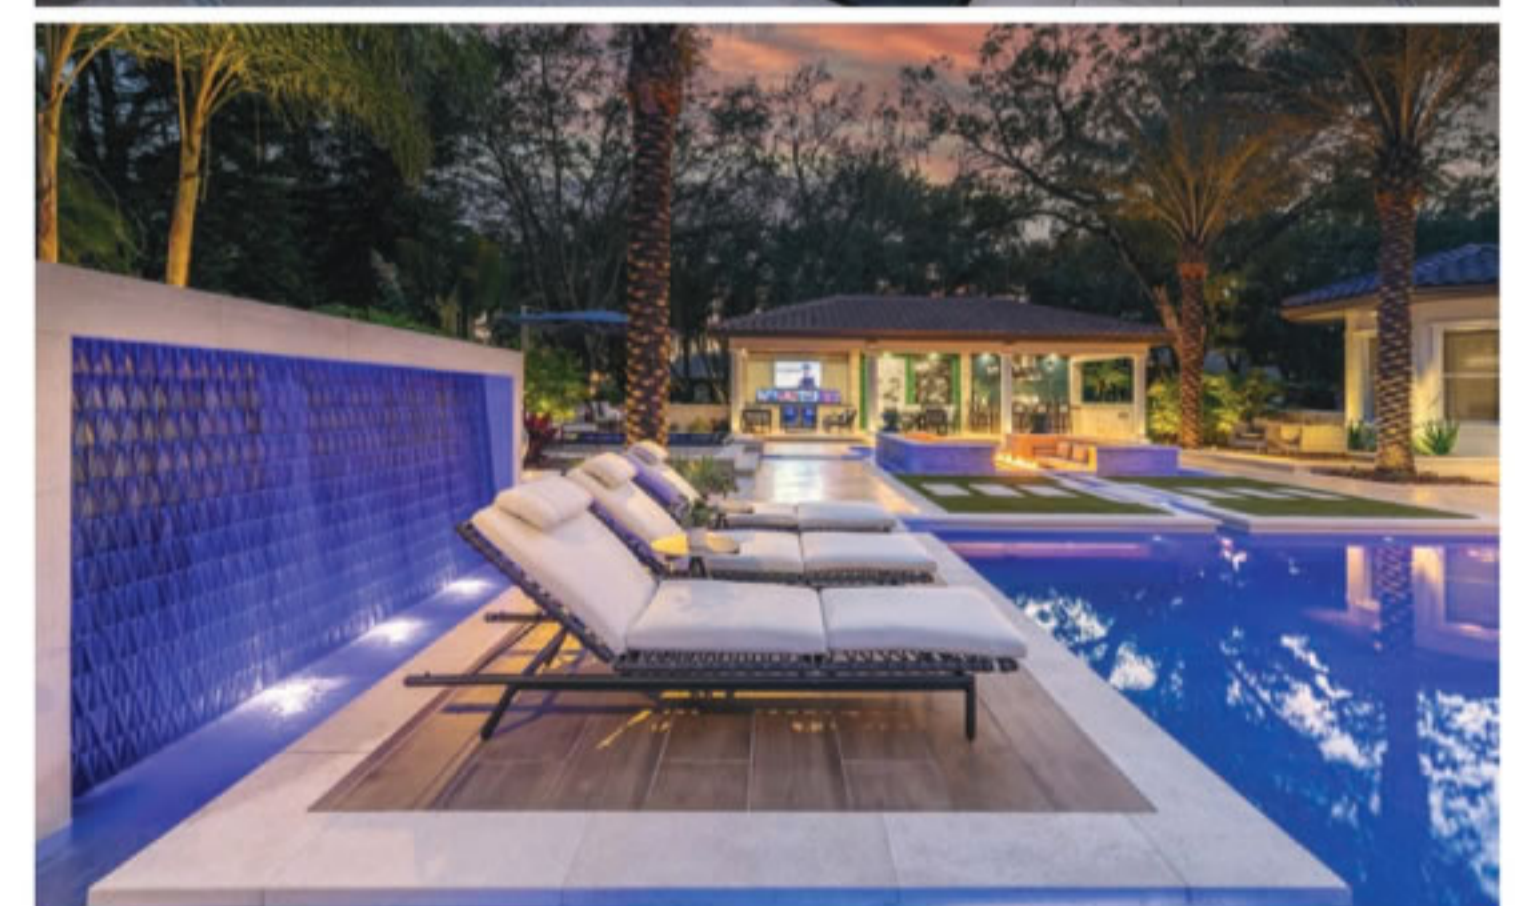

Artistry of Space

RYAN HUGHES DESIGN

➔ Offering a fresh new perspective on outdoor living and the spaces that accommodate it, Ryan Hughes Design is a second-generation company reborn for the 21st century. Ryan Hughes and his team's work can be found in intimate to over-the-top outdoor living spaces and award-winning swimming pools across the United States and Canada.

Among the firm's specialties is the ability to capture a client's unique vision. By creating intimate settings that fit beautifully with the surrounding environs, Ryan Hughes has become known for what he terms "artistry of space." Signature

design elements include state-of-the-art water and fire features, custom stonework, and sophisticated landscape plantings—all of which blend together to brilliant effect.

From Hughes signature space-conscious but technology rich environs to multi-million-dollar outdoor living complexes, the term unique is always an understatement. From 10,000 square feet of aqua-centered opulence to luxe, but space limited, man-made beach retreats, creativity and structural complexity are always included. Ryan Hughes has become known for the finest in pools

and spas, sight lines and engineering, artwork and artistry. In the skilled hands of his team, each project comes together in diverse and inspired ways worthy of industry awards and inclusion in international design books.

Offering the services of a licensed pool contractor, as well as landscape design and architectural expertise, the Ryan Hughes team specializes in pool engineering, pool construction and outdoor living space management as well as completing the design with luxury casual furnishings.

With keen insight into the latest and most credible element and features, Ryan Hughes Design delivers to their clients harmonious, logical and aesthetically pleasing extensions of their homes.

With years of collective design-build experience, the firm delivers advanced technical knowledge coupled with top-of-the-line automation systems, progressive outdoor lighting, and advanced smart technology. The team is skilled at creating dynamic outdoor kitchens to engineered marvels in state-of-the-art water movement and enjoyment.

Ryan Hughes also offers his unique pool and outdoor living designs as well as engineering and construction consultation services through collaborative associations with select outdoor living architects.

In short, for the homeowner looking for the ultimate outdoor living space, Ryan Hughes Design is the firm to contact. 📞

RYAN HUGHES DESIGN
A MEMBER OF POOL
& HOT TUB ALLIANCE

13808 Monroes Business Park, Tampa, FL 33635
727-940-2653

ryanhughesdesign.com
In Business since 1974
Designs/Builds 25 Pools per Year
SERVICE AREA: Design: International
Constructions: Throughout Florida