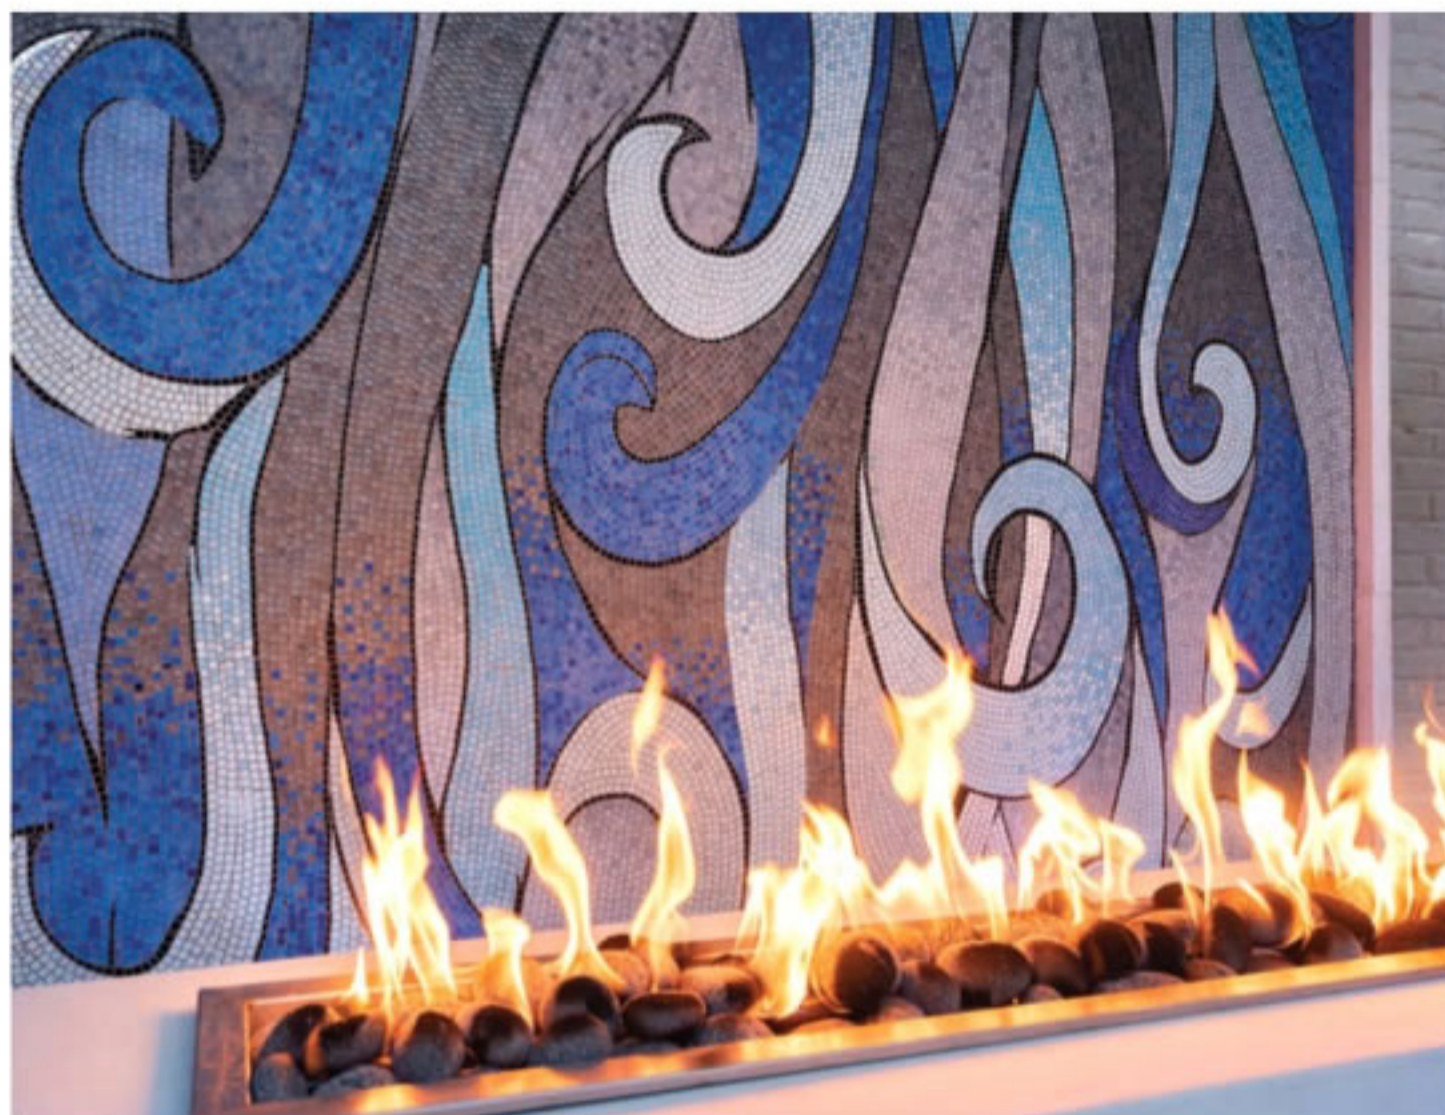

**MAKING THE POOL ARTISTIC,
ONE TILE AT A TIME**

Swimming pools, the stars of the outdoor living space, have become art objects in and of themselves, enhancing the house's architecture.

Elaborate glass-tile mosaics at the bottom of the pool are transforming them to water art that can be seen and enjoyed even after the last cocktail has been served at the swim-up bar.

"People want a living body of water and something more than a pool to look at when they are inside their home," says Ray Corral, the founder/owner of Florida-based Mosaicist, an award-winning company that specializes in the design, manufacture, and installation of glass tiles in pools all over the globe. "This is really trending – the request for designs in the bottom of pools has increased 25 percent this year alone."

The idea is eye-catching and attractive, he adds, because "most people spend more time looking at their pool than they do being in it."

Typically, light-color designs, generally in hues of blue, are set against darker blue backgrounds to make them contrast and more visible.

"We are currently installing a very large pool art design in the Dallas/Fort Worth area, however, where this was reversed – it's the design that's darker, but this is not common," he says.

The most requested color, he adds, is Sea Marine, which he describes as "a dark blue that's timeless and marine rich and has a lush one-of-a-kind, creamy color."

Mosaicist's bottom-of-the-pool murals are designed to fit the architecture of the

Top, In this Ryan Hughes Design Build project, a fire feature dances in front of a mosaic made of reflective glass tiles.

Bottom, Ryan Hughes Design Build created this sunken fire lounge, a custom poolscape feature.