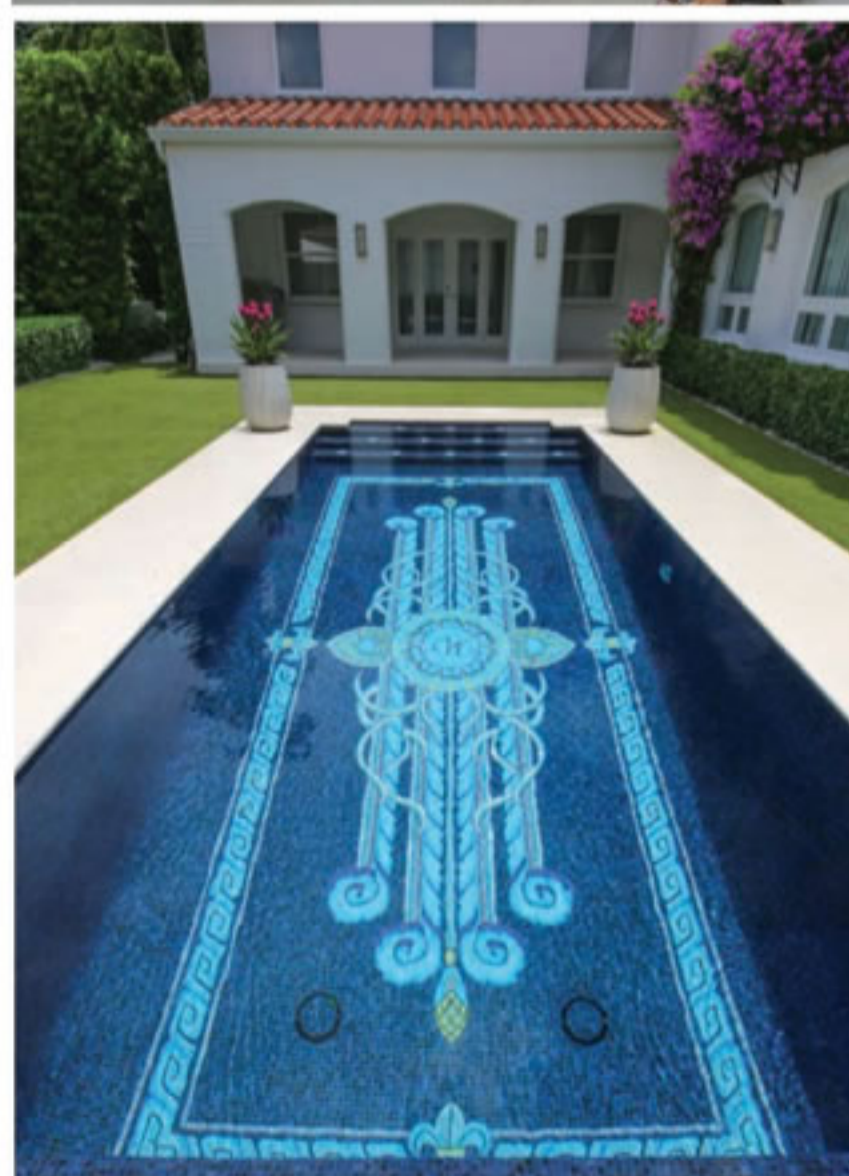

Creating elaborate art murals on the bottoms of pools, such as those by Mosaicist, is becoming more popular.

house, lead times, and the budget.

"The cost of the mosaics increases with the number of strikes or cuts made," Corral says, "but we have come up with a formula that's unique to pools and the pool industry that doesn't break the bank."

SLIDING INTO SCULPTURE

Like swimming pools, slides are becoming a key sculptural element in the backyard landscape.

The UK-based Splinterworks, which creates bespoke slides that are fun as well as beautiful, has taken them to a new level.

"Our clients want to have pieces that reflect their sense of style and personality," says Miles Hartwell, who founded the company in 2009 with Matt Withington. "They want unique products that elevate the everyday, that have an

artistic sensibility, and that look good year-round."

Adds Withington, "They are looking for a timeless style that doesn't age with trends; this comes with investing in pieces that have design integrity and a high quality of workmanship."

To that end, Splinterworks' slides, which are outfitted with proprietary water-cooling systems, are site-specific, creating striking sculptural shapes that can even appear to defy gravity.

In a recent project, the company designed and installed a slide on a steep slope that dominated the site.

"We used this to our advantage and harnessed the incline to create a super-fun ride that twists and turns through a steep boulder garden, snaking down the garden into a magnificent indoor-outdoor pool," Withington says.

Splinterworks' new sister brand,