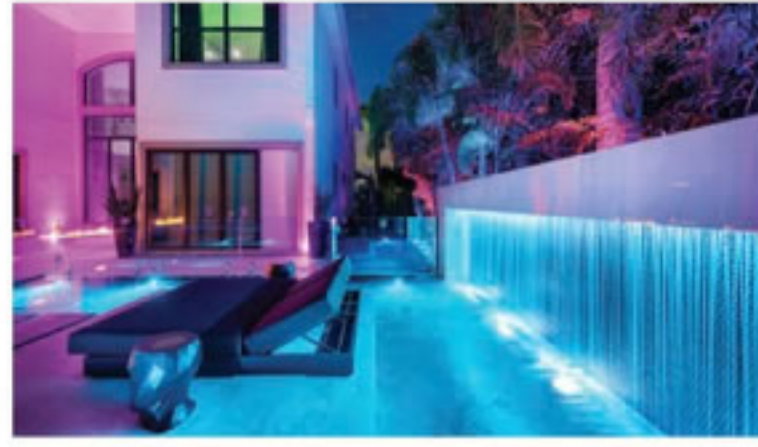

LIGHT UP THE NIGHT

Inspired by a Miami Beach day club, the lighting features are the stars of the show. From the rain wall to the putting green to the perimeter overflowing fire, this custom project by Ike's Carter Pools truly lights up the night.

Project by
Ike's Carter Pools

CARMEL ESTATE MARVEL

Innovative engineering and design underpins the project's five water features. This complex masterpiece by Ryan Hughes Design is equipped with all the elements of a backyard resort, including a 200-foot lazy river.

Project Team
Aquatic Glazing International
Mosaicist
PAL Lighting
Ryan Hughes Design