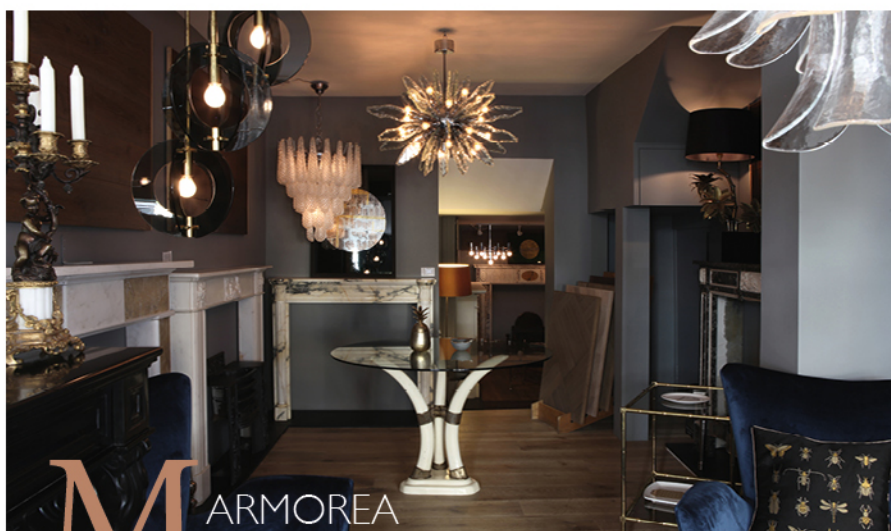

M

ARMOREA

Marmorea is introducing a new showroom in Kensington featuring a selection of fine antique and period chimney pieces alongside mid century furniture, lighting and Dutch hardwood flooring. Marmorea's inventory includes surrounds from the Georgian, Regency and Victorian eras as well as continental pieces in the Rococo and Baroque manners. T: +44 (0) 207 924 2010 www.marmorealondon.com