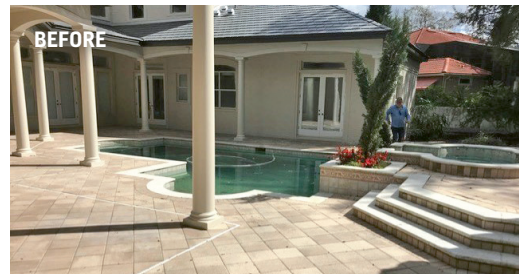

RYAN HUGHES DESIGN BUILD

LOCATION: TAMPA, FLORIDA

SQUARE FOOTAGE: 5,320

DESIGNER: RYAN HUGHES

LANDSCAPE ARCHITECT: JEFF ZOCK

The clients wanted to offer family and guests the finest in outdoor living, so the company enclosed thousands of square feet under an engineered, arched ceiling. The truly chic outdoor rooms range from a Koi pond patio to a state-of-the-art equipped outdoor kitchen, and an illuminated sofa to a glass-tile-cladded art wall—all of it surrounded by shimmering water and contemporary lighting.

A sunken fire pit appears to float within the 1,720-square-foot pool, while black Mexican pebbles border the similarly colored tile-perimeter overflow spa. From their perch on a glistening tile sun shelf, the walls along the pool illustrate the mix of water features. A raised ipe wood deck next to the Koi pond provides a unique outdoor area with lounge chairs and modern giant pebble seating.