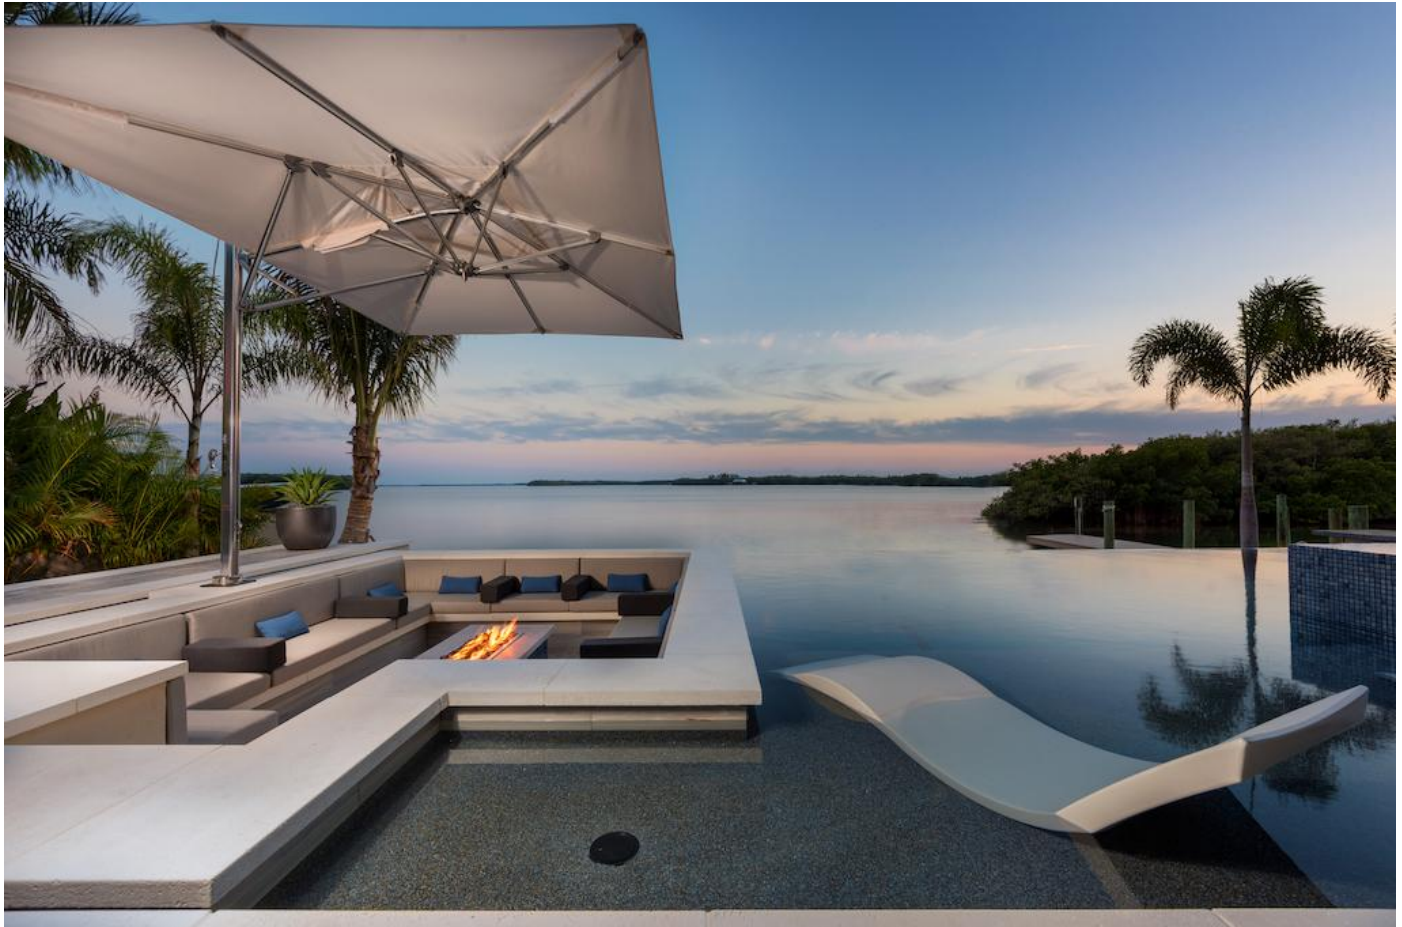

The contrast of amethyst with sleek, alabastrine surfaces and the brilliant argent LEDs from the shimmering reflective ceiling convey modern sophistication. The baroque chandelier with dazzling, precious crystals that sparkle compliments the quartz coffee table with Murano accessories that become the centerpiece of the room. The combining of eras in the decor shows how we as a society have come so far, but also never forget where we came from.

Photo Credit: Ryan Hughes Design Build

Ryan Hughes Design Build

From glass tile infinity-scapes to water walls, sunken fire lounges to designer kitchens, creating design in a contemporary era for the out-of-doors is multi-faceted and multi-functional. "Contemporary is a favorite design style of our team and our clients," relates Ryan Hughes. "We create bespoke outdoor spaces that typically follow modern sensibilities with a custom appeal. We are known for incorporating the very latest ideas and looks available." Outdoor designs often exhibit modern angular geometrics found in not only the line of sight spacial alignment, but also the latest in materials and elements defining contemporary outdoor living.